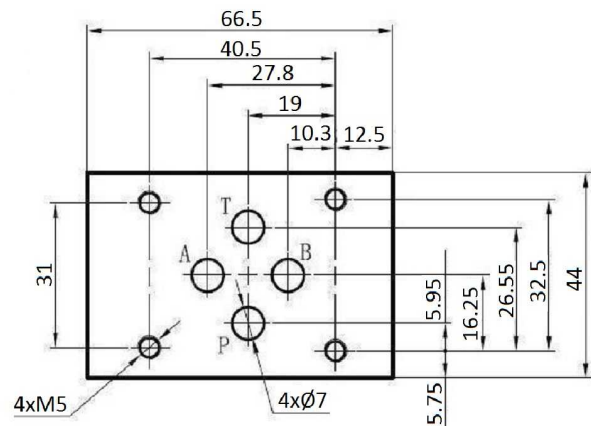

Solenoid valves

Solenoid valve NG6

Solenoid valve NG6 - Spool n°51B

Page: 1/1

- Electric Connectors** with LED
- 4 Screw Set Included** M5x45
- Operating Pressure**
 - A, B, P: 315 bar
 - T: 160 bar

Part n°	Size	Voltage (V)	Max. flow (l/min)	Max. Press. (bar)	f (Hz)
KVNG6-51B-12CC H	NG-6	12 VDC	60	315	
KVNG6-51B-24CC H	NG-6	24 VDC	60	315	
KVNG6-51B-110CA H	NG-6	110 VAC	60	315	50
KVNG6-51B-220CA H	NG-6	220 VAC		315	50