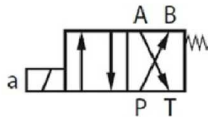

Solenoid valves

Solenoid valve NG6

Solenoid valve NG6 - Spool n°51B

Page: 1/1

- Electric Connectors** with LED
- 4 Screw Set Included** M5x45
- Operating Pressure**
 - A, B, P: 315 bar
 - T: 160 bar

Part n°	Size	Voltage (V)	Max. flow (l/min)	Max. Press. (bar)	f (Hz)
KVNG6-51B-12CC H	NG-6	12 VDC	60	315	
KVNG6-51B-24CC H	NG-6	24 VDC	60	315	
KVNG6-51B-110CA H	NG-6	110 VAC	60	315	50
KVNG6-51B-220CA H	NG-6	220 VAC		315	50